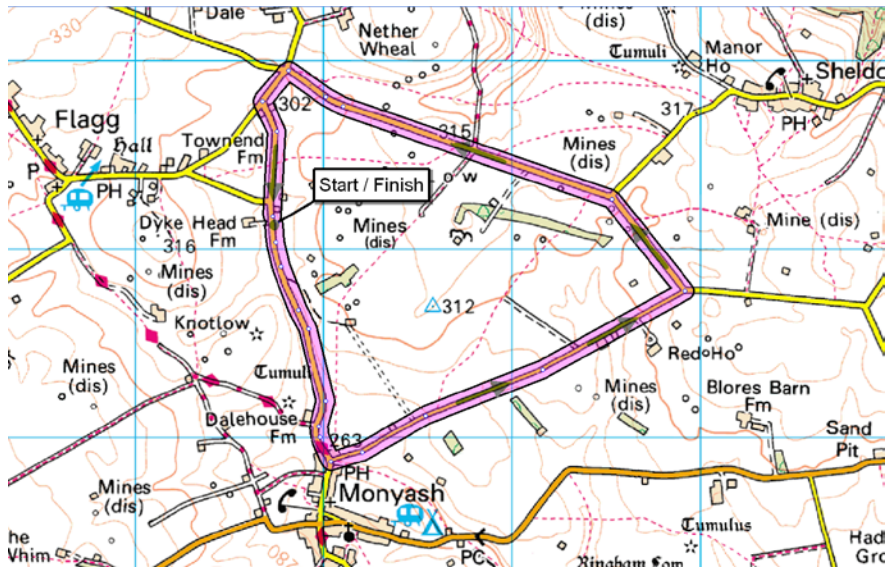

Monyash Time Trial Circuit

The above profile is for one lap - the race is 2 laps (8.4 miles).