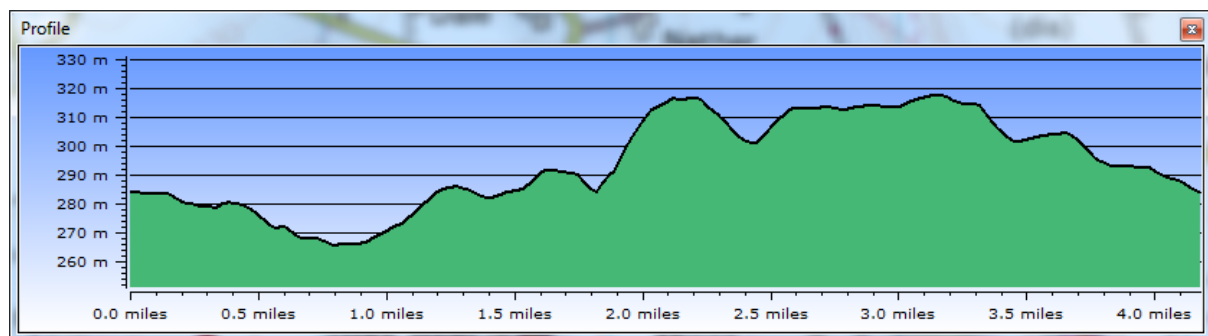

Monyash Time Trial Circuit

The above profile is for one lap - the race is 2 laps (8.4 miles).